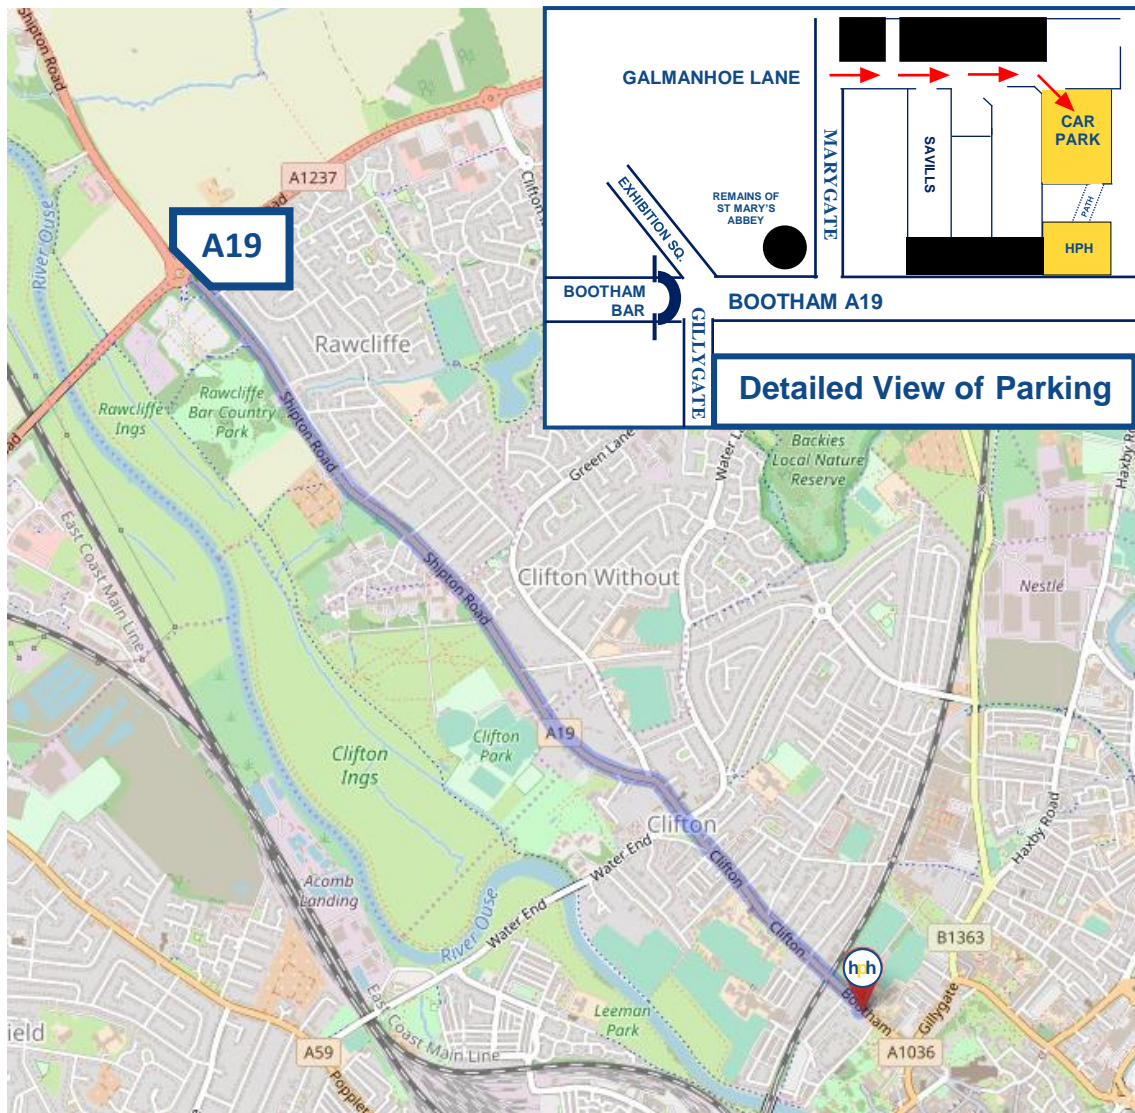

HPH
54 Bootham
York
YO30 7XZ

Tel 01904 611164
Fax 01904 611596
york@hphonline.co.uk
www.hphonline.co.uk

hph
York Office

By car:

Join York's Northern Outer Ring Road (A1237). Turn towards the City Centre (southbound) at its junction with the A19. Follow the A19 through traffic lights at Clifton Green and head towards the City Centre. The office is located on Bootham (A19) on the west side, between St. Mary's and [Marygate](#). To access the car park, enter [Marygate](#) and take the first right after 100 metres into [Galmanhoe Lane](#). Follow [Galmanhoe Lane](#) downhill to the end, onto the block-paved driveway of a residential bungalow, and swing right into the signed [HPH car park](#). The office can then be accessed via the back door.

By train:

(East Coast Main Line. Also from Leeds and Scarborough)

(10 minute walk from York station to HPH): From the railway station turn left and follow the inner ring road. Walk over the river bridge, continue straight on and then turn left at traffic lights (with the Minster 250 metres ahead of you) into St. Leonard's Place. At the next junction, with Bootham Bar on the right, turn left into Bootham and continue straight on until you find number 54 on the left.