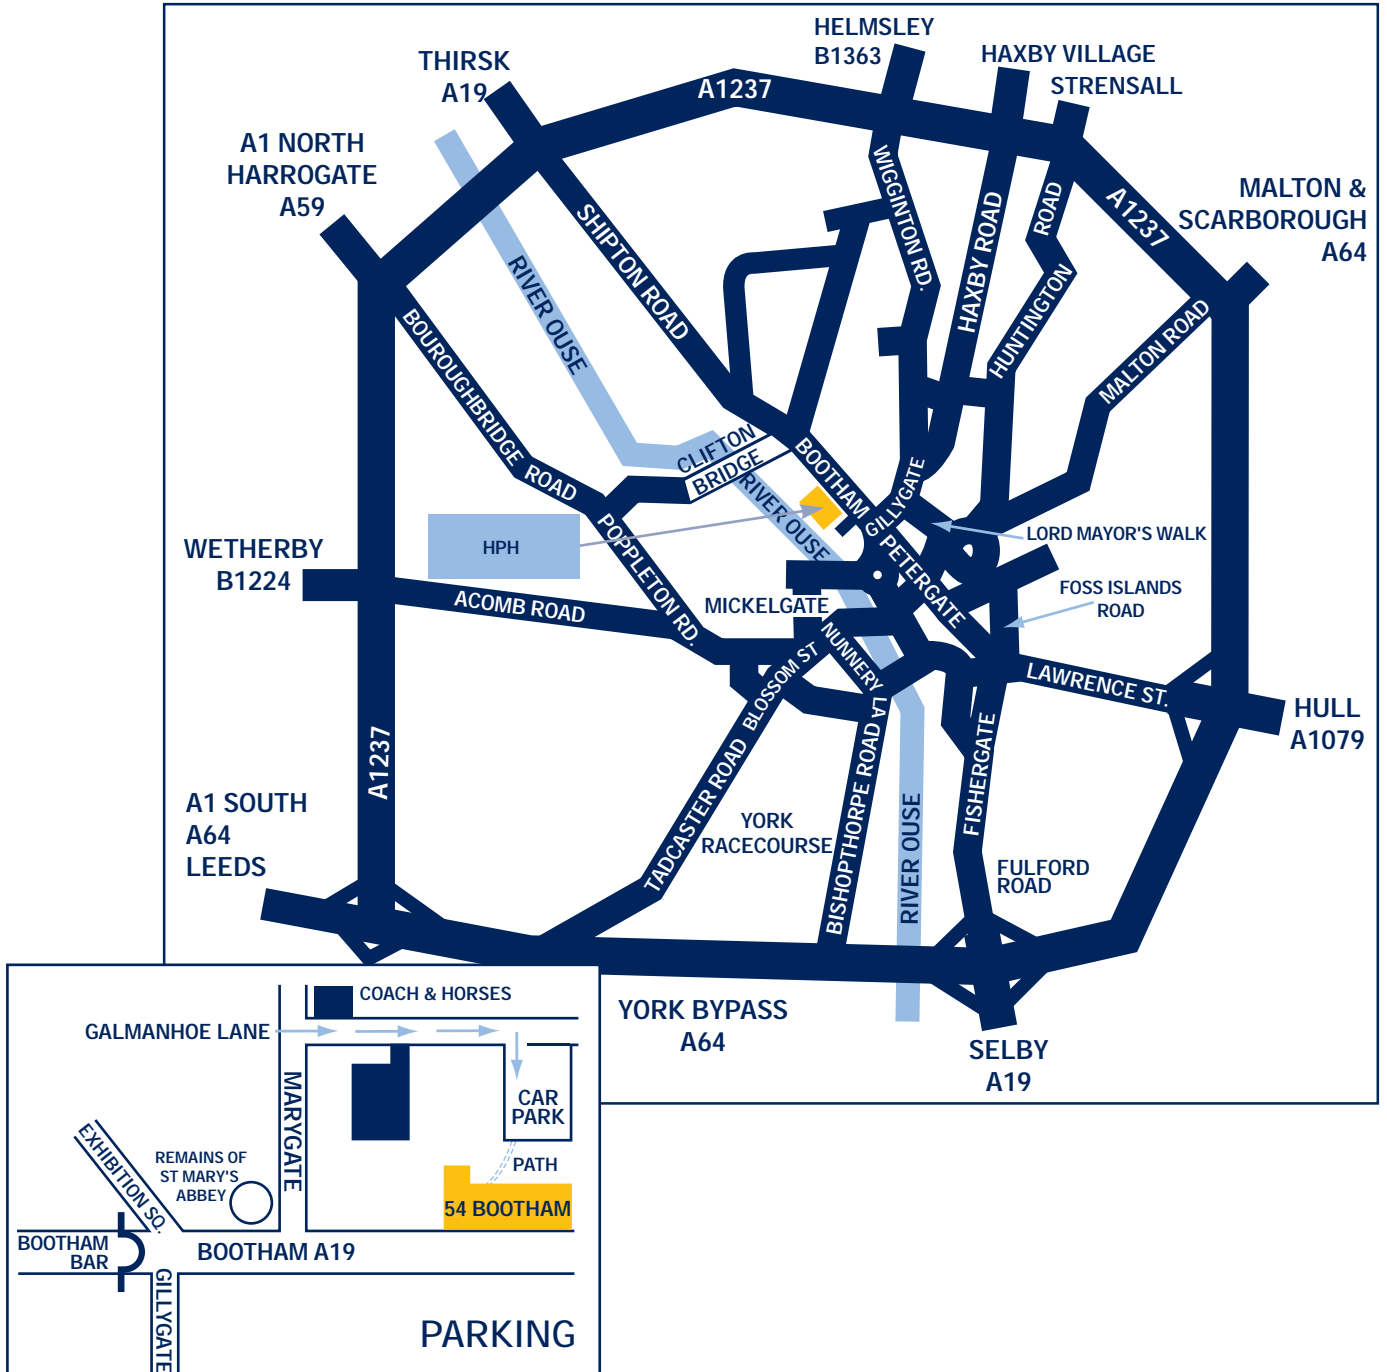

York Office

HPH
54 Bootham
York
YO30 7XZ

Tel 01904 611164 Fax 01904 611596
york@hphonline.co.uk
www.hphonline.co.uk

By car:

Join York's Northern Outer Ring Road (A1237). Turn towards the City Centre (southbound) at its junction with the A19. Follow the A19 through traffic lights at Clifton Green and head towards the City Centre. The office is located on Bootham (A19) on the west side, between St. Mary's and Marygate. To access the car park, enter Marygate and take the first right after 100 metres into Galmanhoe Lane. Follow Galmanhoe Lane downhill to the end, onto the block-paved driveway of a residential bungalow, and swing right into the signed HPH car park. The office can then be accessed via the back door.

By train:

(East Coast Main Line. Also from Leeds and Scarborough):

From the railway station turn left and follow the inner ring road. Walk over the river bridge and turn left at traffic lights (with the Minister 250 metres ahead of you) into St. Leonard's Place. At the next junction, with Bootham Bar on the right, turn left into Bootham Cross Marygate, and find number 54 on the left. (Takes about ten minutes to walk.)