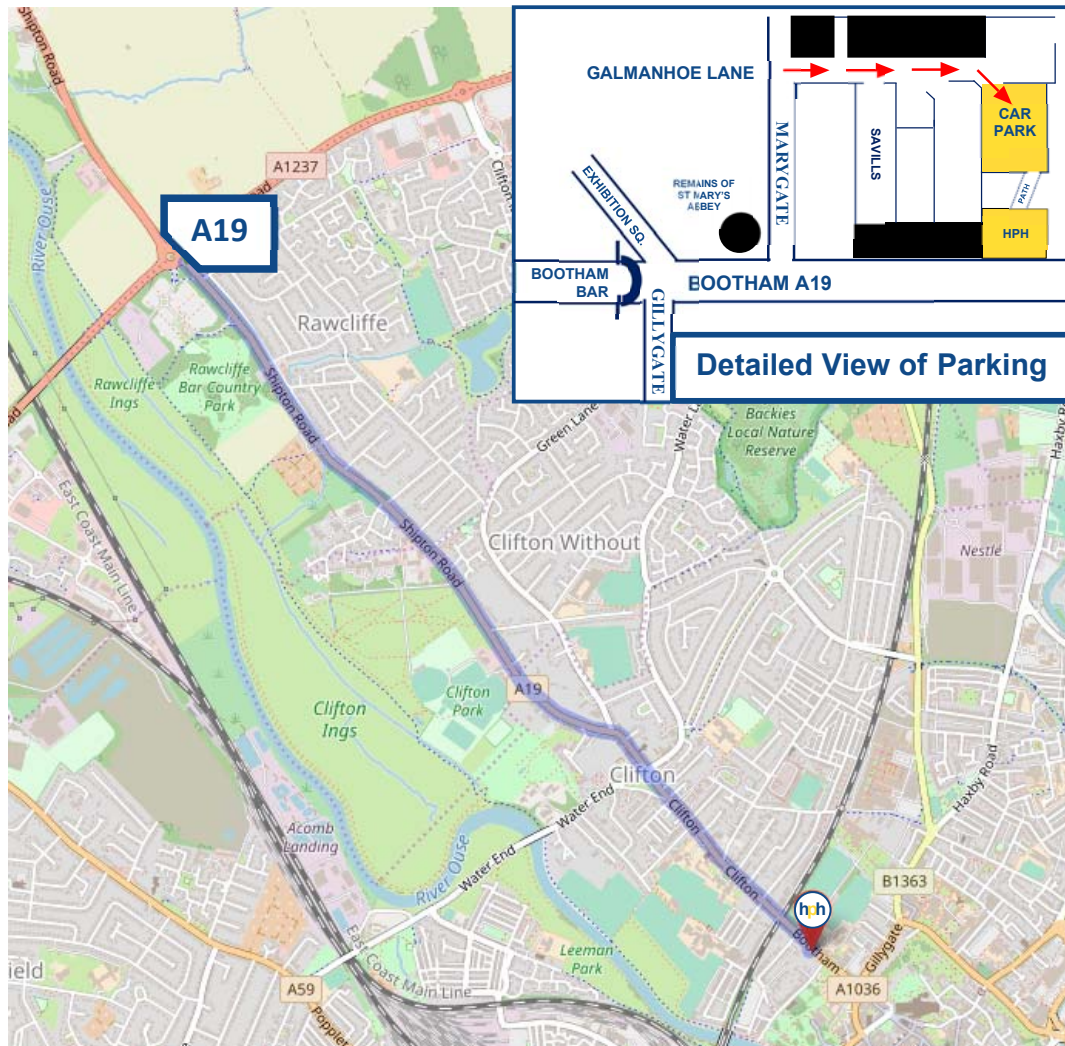

HPH
54 Bootham
York
YO30 7XZ

Tel 01904 611164
Fax 01904 611596
york@hphonline.co.uk
www.hphonline.co.uk

hph

York Office

By car:

Join York's Northern Outer Ring Road (A1237). Turn towards the City Centre (southbound) at its junction with the A19. Follow the A19 through traffic lights at Clifton Green and head towards the City Centre. The office is located on Bootham (A19) on the west side, between St. Mary's and [Marygate](#). To access the car park, enter [Marygate](#) and take the first right after 100 metres into [Galmanhoe Lane](#). Follow [Galmanhoe Lane](#) downhill to the end, onto the block-paved driveway of a residential bungalow, and swing right into the signed [HPH car park](#). The office can then be accessed via the back door.

By train:

(East Coast Main Line. Also from Leeds and Scarborough)

(10 minute walk from York station to HPH): From the railway station turn left and follow the inner ring road. Walk over the river bridge, continue straight on and then turn left at traffic lights (with the Minster 250 metres ahead of you) into St. Leonard's Place. At the next junction, with Bootham Bar on the right, turn left into Bootham and continue straight on until you find number 54 on the left.

what3words: Office – newest.pounds.hips
Car park – upper.slick.land