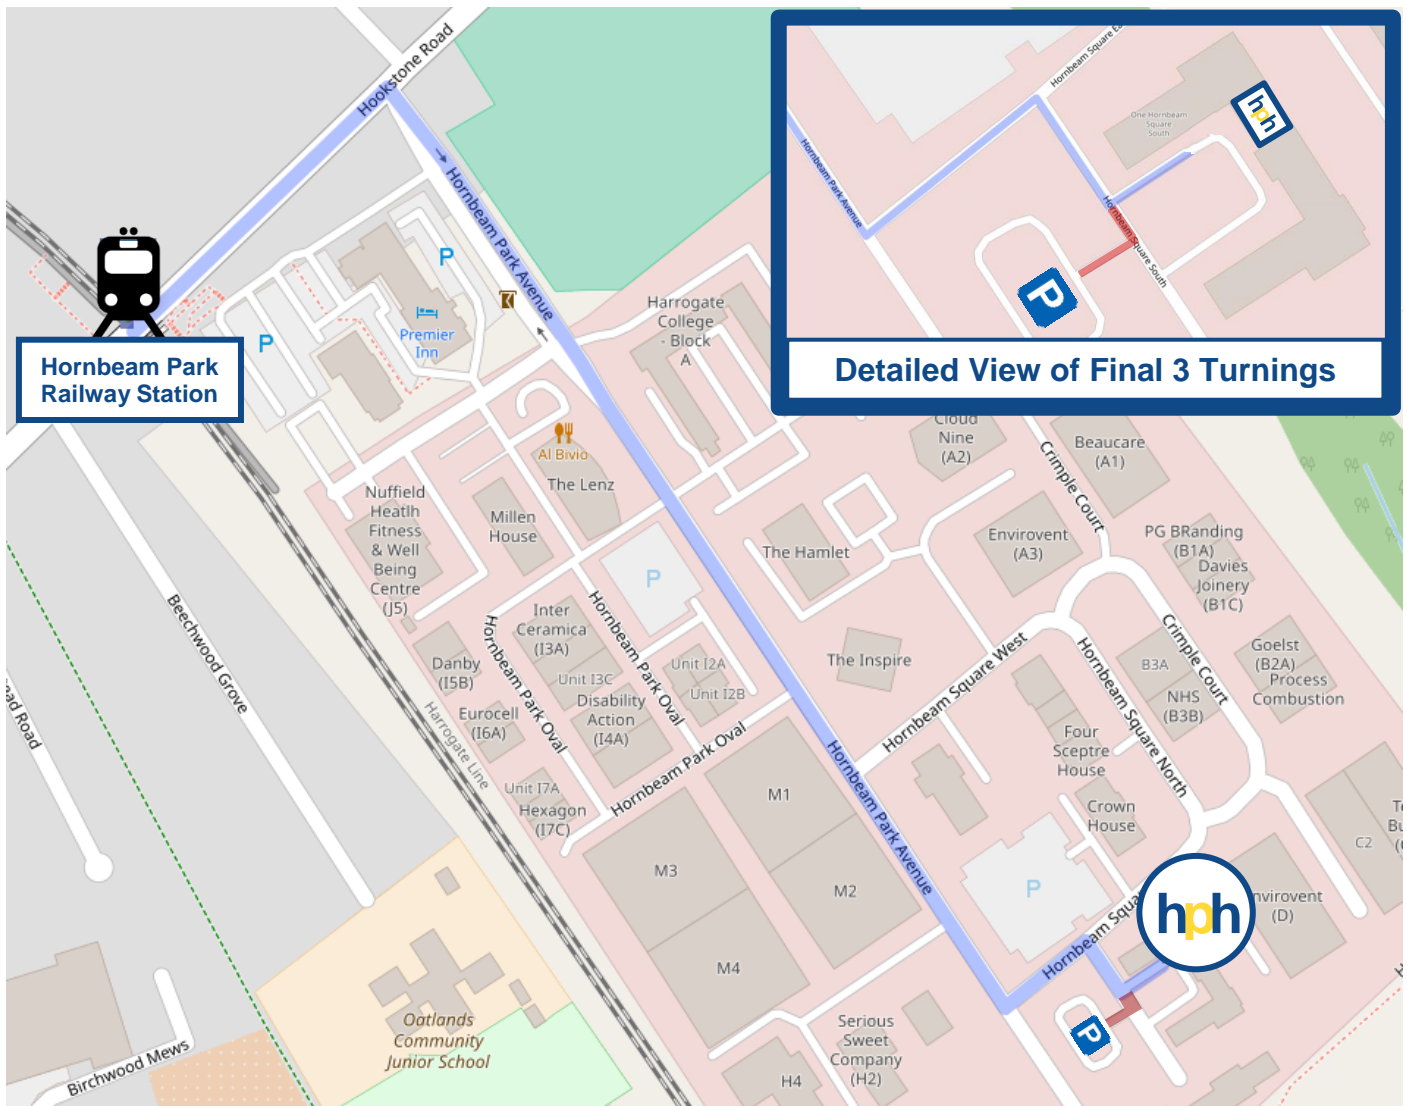

### **By car:**

Follow directions to Hornbeam Park railway station on Hookstone Road then, at the traffic lights, turn right into Hornbeam Park Avenue. Take the fourth left into Hornbeam Square East, then first right into Hornbeam Square South. Car parking is on the first right, and our office is through the arch opposite the car park.

### **By train:**

(East Coast Main Line. Also from Leeds and Scarborough): Hornbeam Park railway station, then follow directions for 'By car:' above.