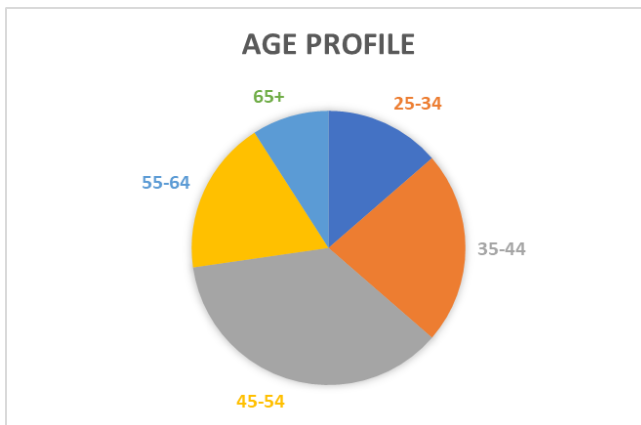

HPH Probate Services Limited
Chartered Accountants
54 Bootham
YORK
YO30 7XZ
01904 611164 Tel
01904 611596 Fax
www.hphonline.co.uk
probate@hphonline.co.uk

Diversity Survey 2025

We conducted our biennial survey of all staff with information being shown as at 31 March 2025. We have 22 members of staff, all of whom responded, so our response rate was 100%. Within the survey we still experience a significant number of “prefer not to say” responses which is possibly due to the fact that we are a small firm and staff are concerned about anonymity, and also because a number of people regard the questions being asked as no one’s business but their own. We respect this view.

The firm’s staff members are based in largely in the York and Harrogate areas, although we do have two employees who live elsewhere within the UK and are employed on fully remote working arrangements. The demographics for York and Harrogate are not typical of the UK’s national demographic, but we believe that the results of the survey are broadly in line with those of the areas in which we live and work.

1