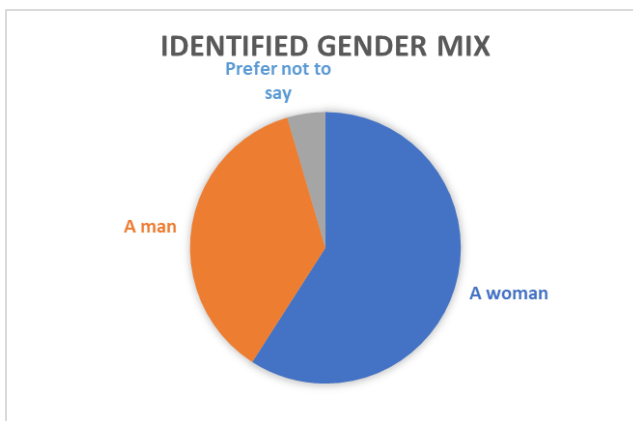

HPH Probate Services Limited
Chartered Accountants
54 Bootham
YORK
YO30 7XZ
01904 611164 Tel
01904 611596 Fax
www.hphonline.co.uk
probate@hphonline.co.uk

Diversity Survey 2025

We conducted our biennial survey of all staff with information being shown as at 31 March 2025. We have 22 members of staff, all of whom responded, so our response rate was 100%. Within the survey we still experience a significant number of “prefer not to say” responses which is possibly due to the fact that we are a small firm and staff are concerned about anonymity, and also because a number of people regard the questions being asked as no one’s business but their own. We respect this view.

The firm’s staff members are based in largely in the York and Harrogate areas, although we do have two employees who live elsewhere within the UK and are employed on fully remote working arrangements. The demographics for York and Harrogate are not typical of the UK’s national demographic, but we believe that the results of the survey are broadly in line with those of the areas in which we live and work.

1

2