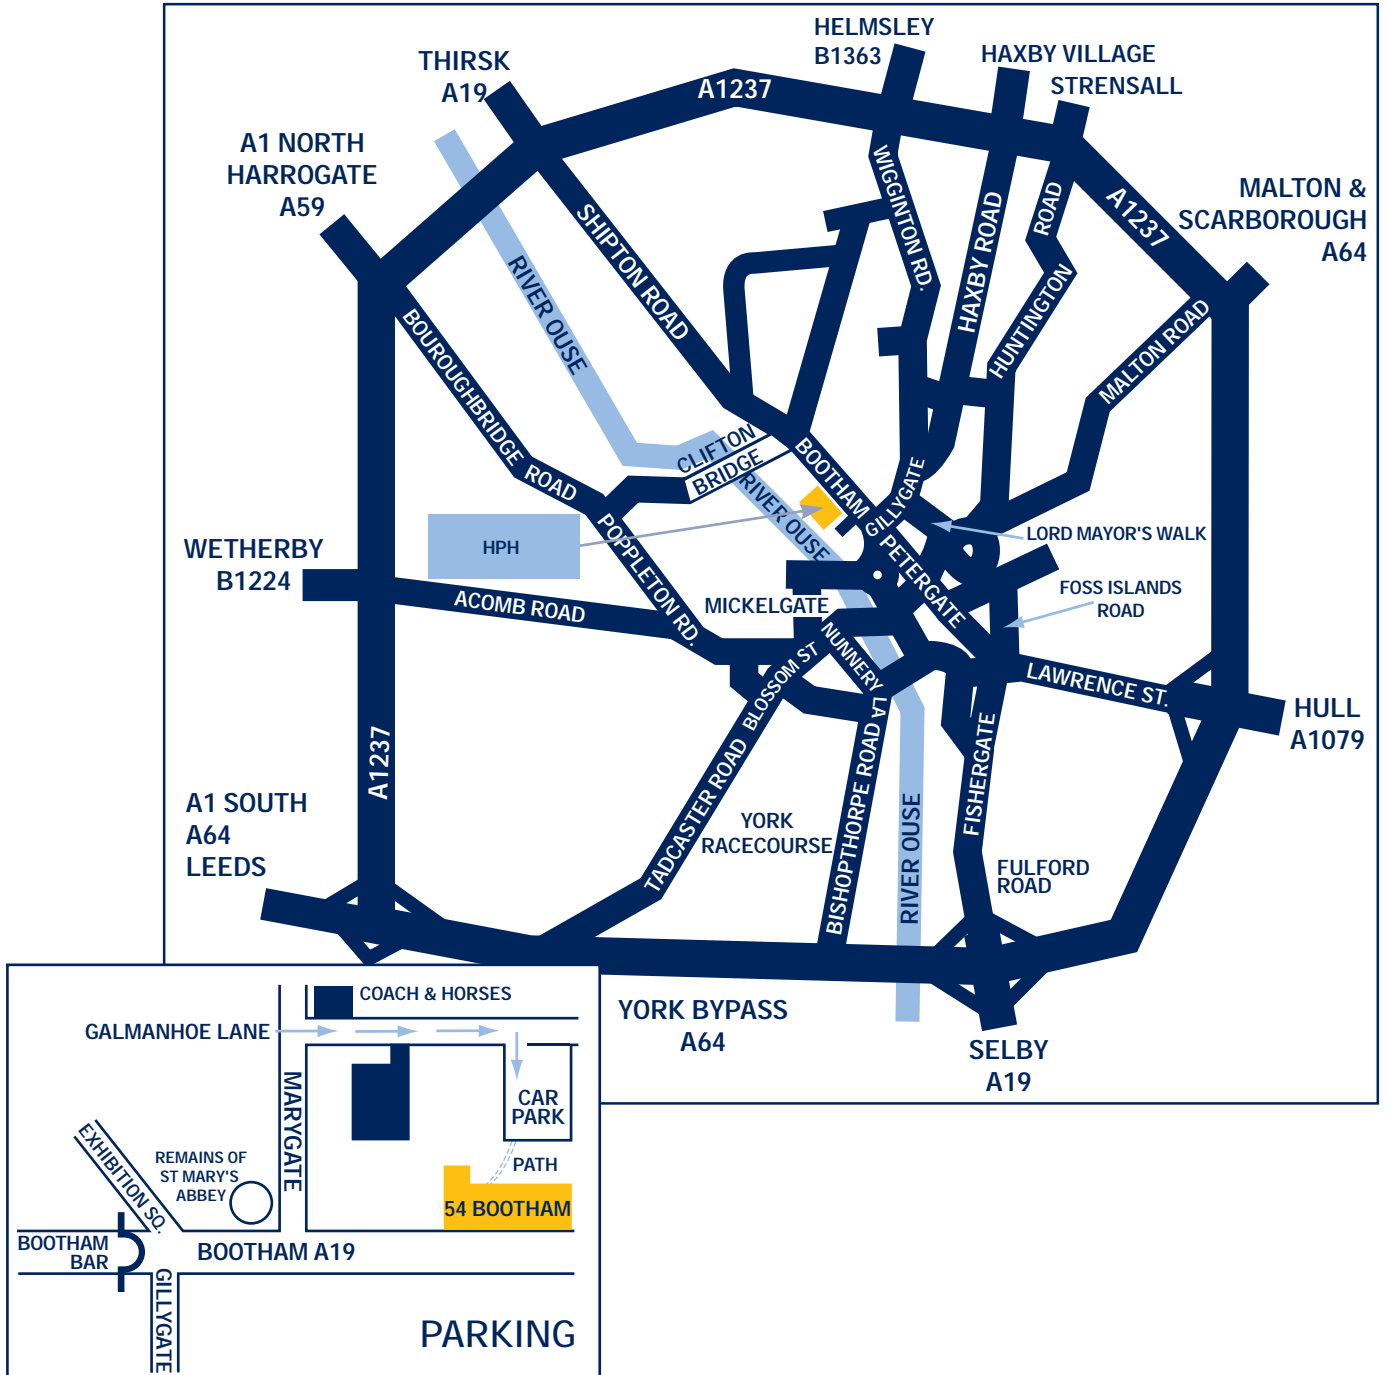

York Office

HPH
54 Bootham
York
YO30 7XZ

Tel 01904 611164 Fax 01904 611596
york@hphonline.co.uk
www.hphonline.co.uk

By car:

Join York's Northern Outer Ring Road (A1237). Turn towards the City Centre (southbound) at its junction with the A19. Follow the A19 through traffic lights at Clifton Green and head towards the City Centre. The office is located on Bootham (A19) on the west side, between St. Mary's and Marygate. To access the car park, enter Marygate and take the first right after 100 metres into Galmanhoe Lane. Follow Galmanhoe Lane downhill to the end, onto the block-paved driveway of a residential bungalow, and swing right into the signed HPH car park. The office can then be accessed via the back door.

By train:

(East Coast Main Line. Also from Leeds and Scarborough):

From the railway station turn left and follow the inner ring road. Walk over the river bridge and turn left at traffic lights (with the Minister 250 metres ahead of you) into St. Leonard's Place. At the next junction, with Bootham Bar on the right, turn left into Bootham Cross Marygate, and find number 54 on the left. (Takes about ten minutes to walk.)