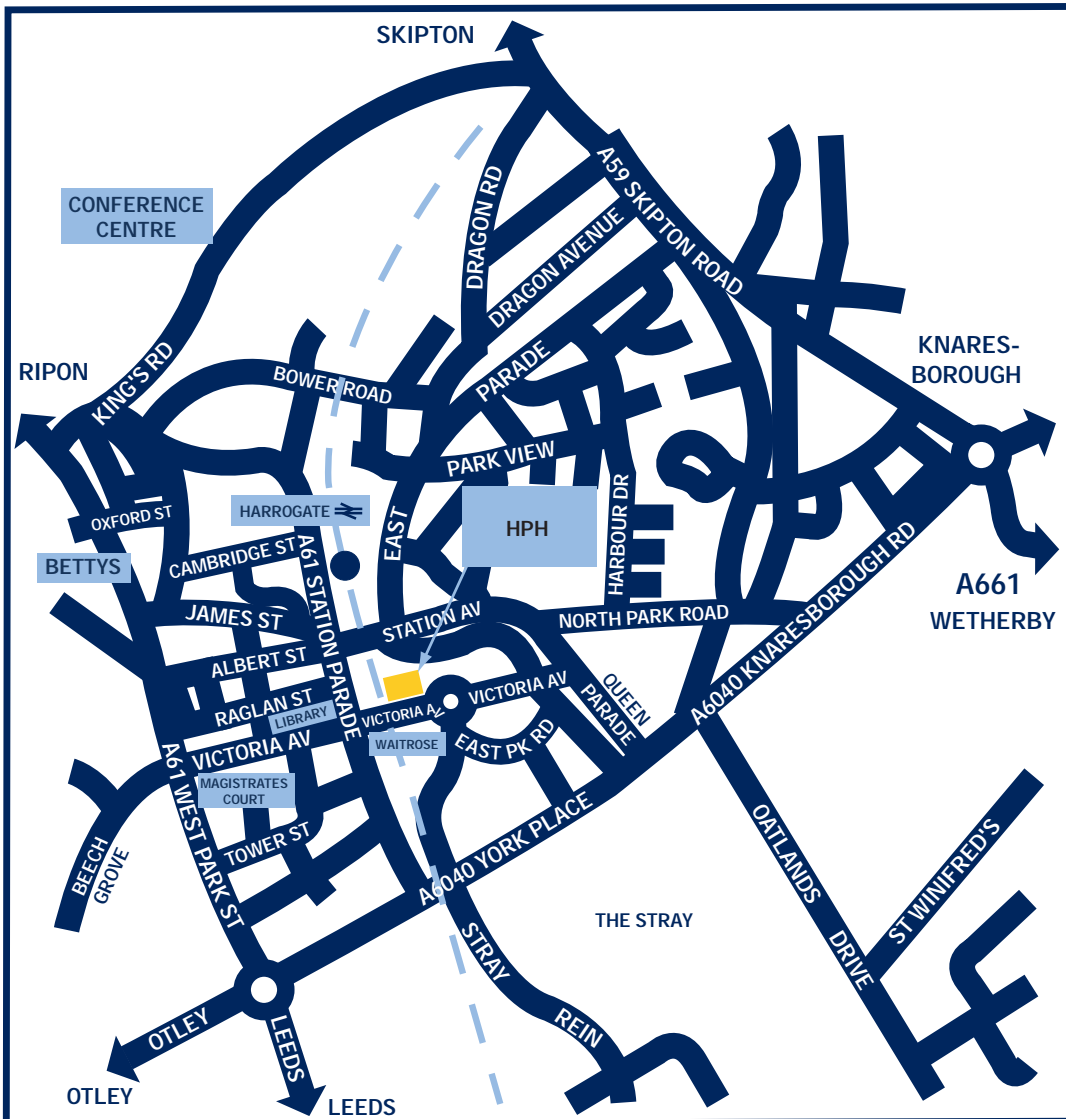

Harrogate Office

HPH
21 Victoria Avenue
Harrogate
North Yorkshire
HG1 5RD

Telephone 01423 520623
Fax 01423 520629
harrogate@hphonline.co.uk
www.hphonline.co.uk

By car:

From York

Follow A59 onto Harrogate Outer Ring Road. Turn right onto A661 from Wetherby. Go past Sainburys and Yorkshire Showground. Turn left at roundabout alongside the Stray into Knaresborough Road (becomes York Place). Turn second right into Queen Parade. Turn first left into Victoria Avenue. Carry on at roundabout and find number 21 on right.

From Ripon

Follow signs for Town Centre and Railway Station. Go past the railway station on Station Parade (left hand lane). Take middle lane to ensure straight on at lights (next to Sunwin House). Keep left to next lights and turn left into Victoria Avenue. Find number 21 on left.

From Leeds

Follow A61 to roundabout alongside the Stray (right hand lane). Go straight over onto West Park (still in right hand lane). Take the first right, immediately after pedestrian lights, into Victoria Avenue. Cross lights at the far end and find number 21 on left.

We have very limited parking to the rear of the building, but on-street metered parking is available in front of the office.

By train: (From Leeds or York):

Leave station by main exit and walk left onto Station Parade. Pass Habitat and cross over Station Bridge. Pass parade of covered shops and turn left into Victoria Avenue. Walk over railway bridge and find number 21 on left. (Takes less than five minutes to walk.)